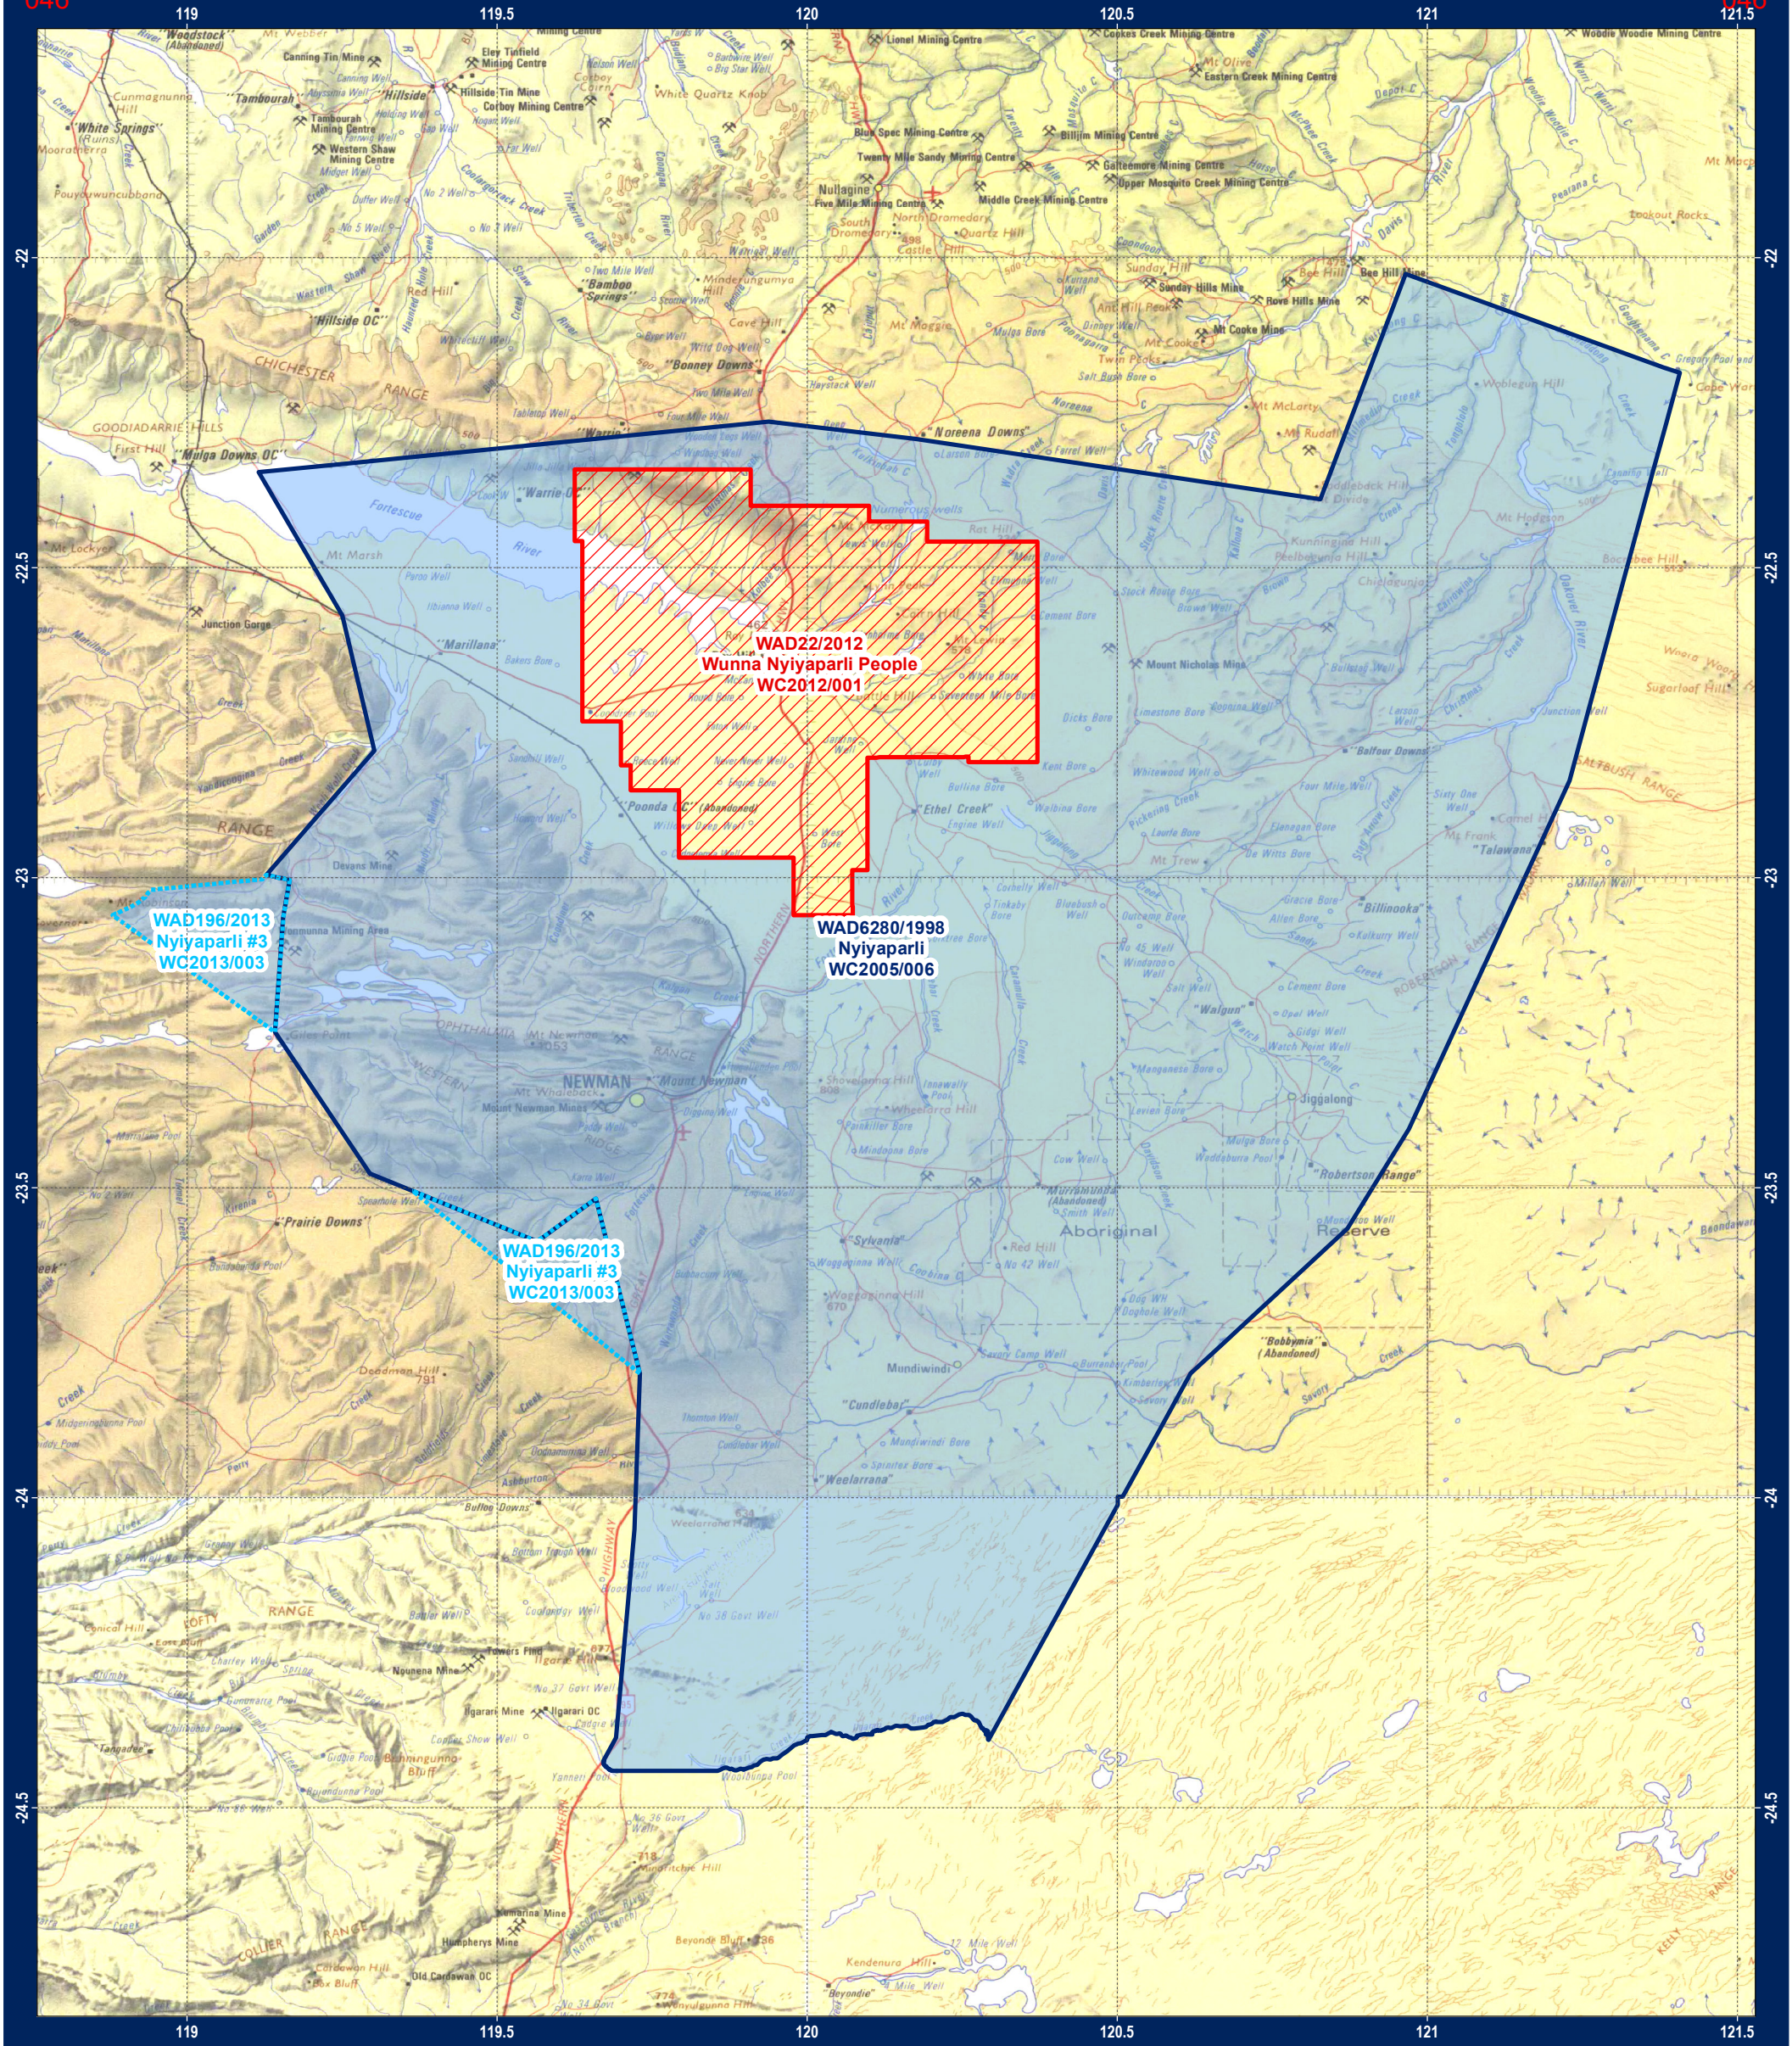

APPENDIX 5

**Map of the agreement area showing
geographic coordinates**

- LEGEND**
- FMG - Nyiyaparli Indigenous Land Use Agreement Area
 - WAD6280/1998 Nyiyaparli WC2005/006
 - WAD196/2013 Nyiyaparli #3 WC2013/003
 - WAD22/2012 Wunna Nyiyaparli People WC2012/001

Data Source(s):
 NTC sourced from GA, (Feb 2015)
 Topo data sourced from GA (Feb 2015)

FMG accepts no liability and gives no representation or warranty, express or implied, as to the information provided including its accuracy, completeness, merchantability or fitness for purpose.